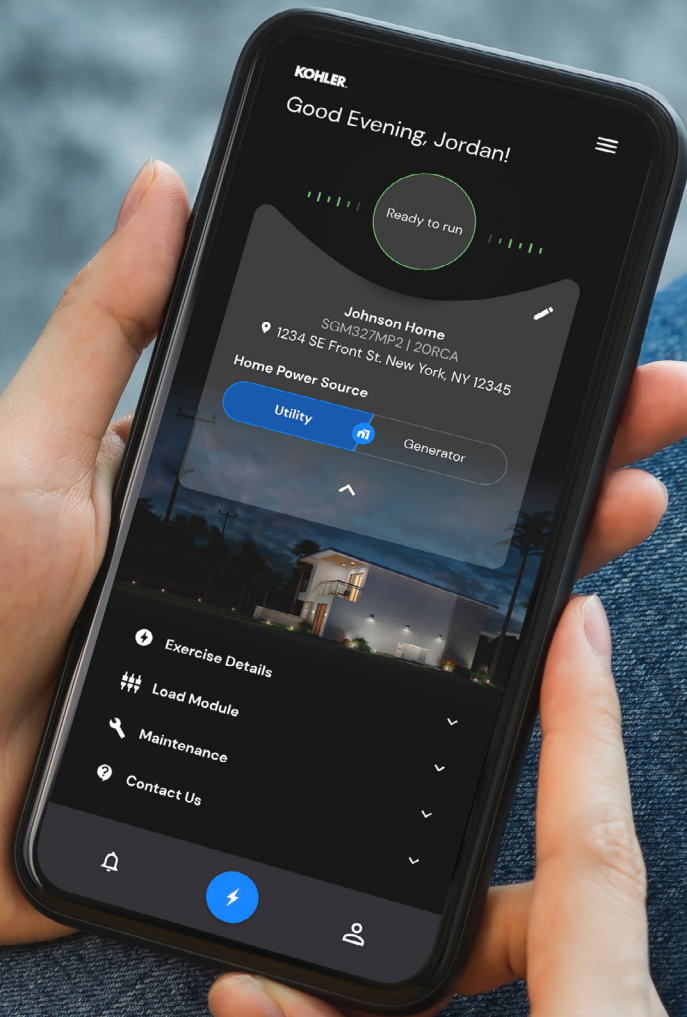

Get *peace*  
*of mind*  
in the palm  
of your hand

**KOHLER®**

| Home Generators

Introducing the *New*  
KOHLER® Energy  
Management App

## Peace of Mind in the Palm of Your Hand

Remote access. Connection at your fingertips. An easy, intuitive interface. It's all wrapped up in the KOHLER Energy Management app. Relax knowing you have everything you need for standby generator control in one place, no matter if you're home or on the go.